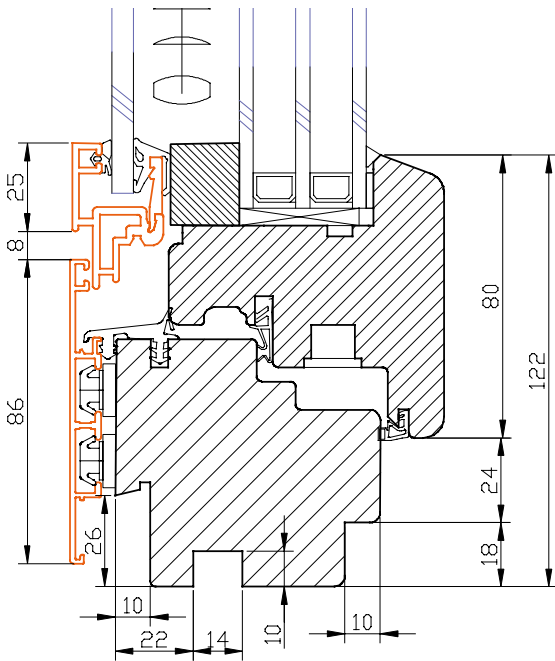

A-A (1:2)

B-B (1:2)