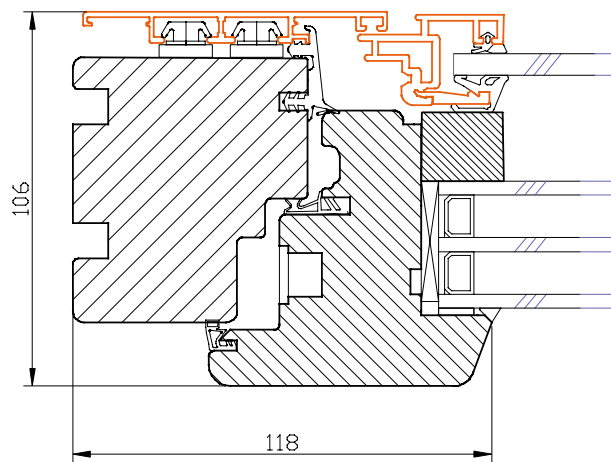

Dimensions	Frame depth inc cladding	106mm
	Visible frame	121mm
	Glass thickness	44mm
	Max single opening sash width	1600mm
	Max single opening sash height	2000mm
Frame options	Square	✓
	Angled	✓
	Arched or swept	N/A
	Glazed bars	N/A
Opening options	Fixed lights	✓
	Multiple openings	✓
	French doors inward or outward	✓
	Sliding patio doors	✓
	Bi fold doors	✓
	Entrance doors	✓
Timber options	Spruce (standard)	✓
	Larch	✓
	Meranti	✓
	Oak	✓
Colour options	External aluminium cladding	Any RAL
	Internal timber	Stain or paint

## Quadrat Studio 4 section details

Scale 1:2