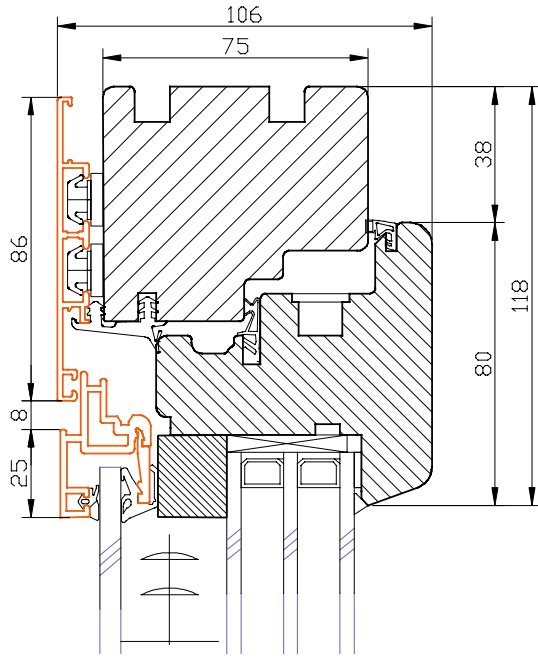

A-A (1:2)

B-B (1:2)