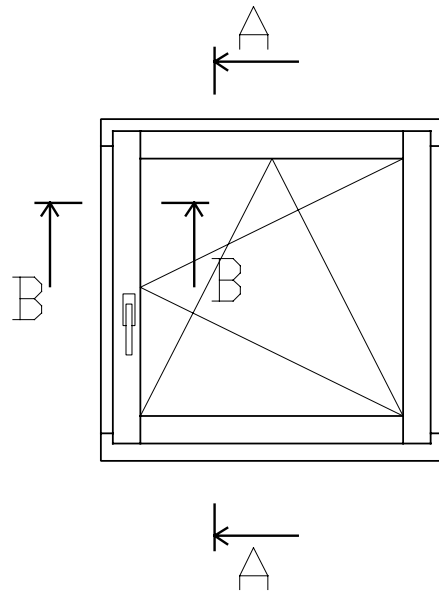

A-A (1:2)

B-B (1:2)