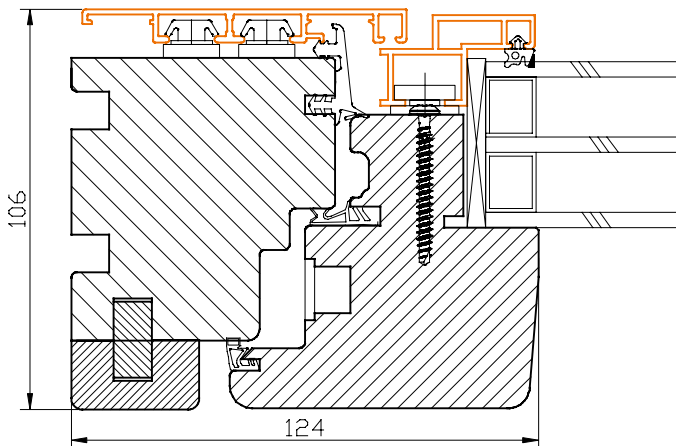

Quadrat Studio window profile

The Quadrat Studio profile is sharp, crisp and complements a contemporary look for any modern building. The flush face of both the frame and sash are enhanced with a slim shadow line around the edge and this window is designed to match the Quadrat Studio 4 window system offering a complete glazing system for solar shading and high thermal performance.

Performance ratings

- ✓ Wind load resistance: Class C4
- ✓ Air permeability: Class 7B
- ✓ Thermal transmittance: 0.85W/m K
- ✓ Sound insulation: 36Db

Features & benefits

- ✓ External high performance Aluminium cladding
- ✓ 44mm high performance triple glazing as standard
- ✓ Extensive choice of external and internal colours and finishes
- ✓ Optional integrated venetian blinds in glass units.
- ✓ Triple gasket sealing system
- ✓ Choice of internal timbers including Larch, Meranti & Oak
- ✓ Flush internal timber frame with fully concealed hinges
- ✓ Low maintenance with corrosion resistant external facade
- ✓ High thermal performance with low heat loss and home running costs
- ✓ Extensive options offering individual customer design and specification

Dimensions	Frame depth inc cladding	106mm
	Visible frame	121mm
	Glass thickness	44mm
	Max single opening sash width	1600mm
	Max single opening sash height	2000mm
Frame options	Square	✓
	Angled	✓
	Arched or swept	✓
	Glazed bars	N/A
Opening options	Fixed lights	✓
	Multiple openings	✓
	French doors inward or outward	✓
	Sliding patio doors	✓
	Bi fold doors	✓
	Entrance doors	✓
Timber options	Spruce (standard)	✓
	Larch	✓
	Meranti	✓
	Oak	✓
Colour options	External aluminium cladding	Any RAL
	Internal timber	Stain or paint

A-A (1:2)

B-B (1:2)

Quadrat Studio section details

Scale 1:2