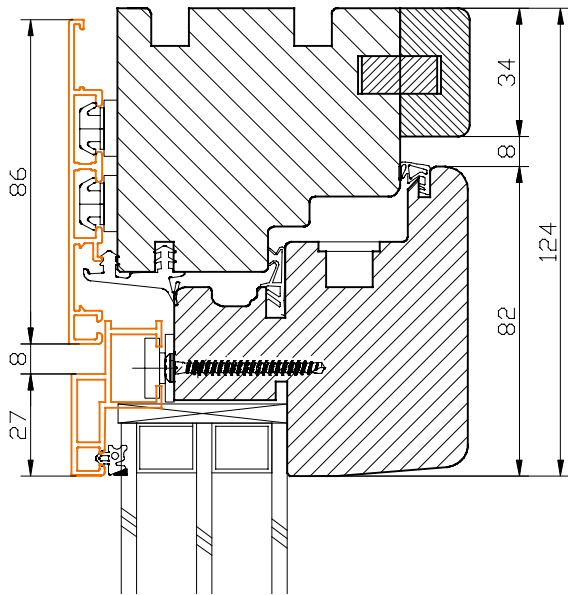

Quadrat Studio window profile

The Quadrat Studio profile is sharp, crisp and complements a contemporary look for any modern building. The flush face of both the frame and sash are enhanced with a slim shadow line around the edge and this window is designed to match the Quadrat Studio 4 window system offering a complete glazing system for solar shading and high thermal performance.

Performance ratings

- ✓ Wind load resistance: Class C4
- ✓ Air permeability: Class 7B
- ✓ Thermal transmittance: 0.85W/m K
- ✓ Sound insulation: 36Db

Features & benefits

- ✓ External high performance Aluminium cladding
- ✓ 44mm high performance triple glazing as standard
- ✓ Extensive choice of external and internal colours and finishes
- ✓ Optional integrated venetian blinds in glass units.
- ✓ Triple gasket sealing system
- ✓ Choice of internal timbers including Larch, Meranti & Oak
- ✓ Flush internal timber frame with fully concealed hinges
- ✓ Low maintenance with corrosion resistant external facade
- ✓ High thermal performance with low heat loss and home running costs
- ✓ Extensive options offering individual customer design and specification

Dimensions	Frame depth inc cladding	106mm
	Visible frame	121mm
	Glass thickness	44mm
	Max single opening sash width	1600mm
	Max single opening sash height	2000mm
Frame options	Square	✓
	Angled	✓
	Arched or swept	✓
	Glazed bars	N/A
Opening options	Fixed lights	✓
	Multiple openings	✓
	French doors inward or outward	✓
	Sliding patio doors	✓
	Bi fold doors	✓
	Entrance doors	✓
Timber options	Spruce (standard)	✓
	Larch	✓
	Meranti	✓
	Oak	✓
Colour options	External aluminium cladding	Any RAL
	Internal timber	Stain or paint

A-A (1:2)

B-B (1:2)

Quadrat Studio section details

Scale 1:2