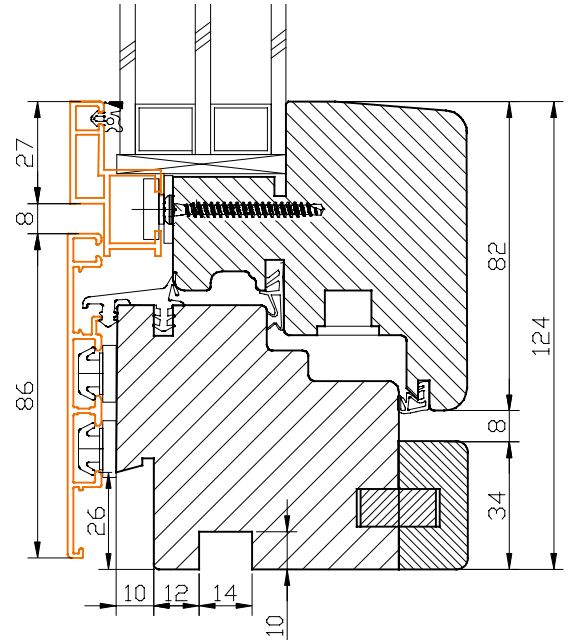

Quadrat Studio window profile

The Quadrat Studio profile is sharp, crisp and complements a contemporary look for any modern building. The flush face of both the frame and sash are enhanced with a slim shadow line around the edge and this window is designed to match the Quadrat Studio 4 window system offering a complete glazing system for solar shading and high thermal performance.

Dimensions	Frame depth inc cladding	106mm
	Visible frame	121mm
	Glass thickness	44mm
	Max single opening sash width	1600mm
	Max single opening sash height	2000mm
Frame options	Square	✓
	Angled	✓
	Arched or swept	✓
	Glazed bars	N/A
Opening options	Fixed lights	✓
	Multiple openings	✓
	French doors inward or outward	✓
	Sliding patio doors	✓
	Bi fold doors	✓
	Entrance doors	✓
Timber options	Spruce (standard)	✓
	Larch	✓
	Meranti	✓
	Oak	✓
Colour options	External aluminium cladding	Any RAL
	Internal timber	Stain or paint

A-A (1:2)

B-B (1:2)

Quadrat Studio section details

Scale 1:2