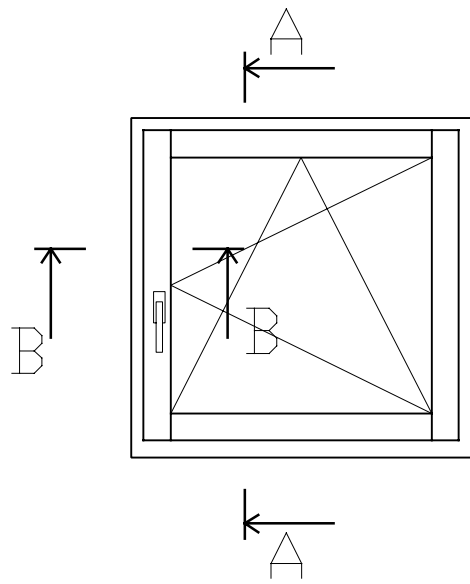

Quadrat Studio window profile

The Quadrat Studio profile is sharp, crisp and complements a contemporary look for any modern building. The flush face of both the frame and sash are enhanced with a slim shadow line around the edge and this window is designed to match the Quadrat Studio 4 window system offering a complete glazing system for solar shading and high thermal performance.

Dimensions	Frame depth inc cladding	106mm
	Visible frame	121mm
	Glass thickness	44mm
	Max single opening sash width	1600mm
	Max single opening sash height	2000mm
Frame options	Square	✓
	Angled	✓
	Arched or swept	✓
	Glazed bars	N/A
Opening options	Fixed lights	✓
	Multiple openings	✓
	French doors inward or outward	✓
	Sliding patio doors	✓
	Bi fold doors	✓
	Entrance doors	✓
Timber options	Spruce (standard)	✓
	Larch	✓
	Meranti	✓
	Oak	✓
Colour options	External aluminium cladding	Any RAL
	Internal timber	Stain or paint

A-A (1:2)

B-B (1:2)

Quadrat Studio section details

Scale 1:2